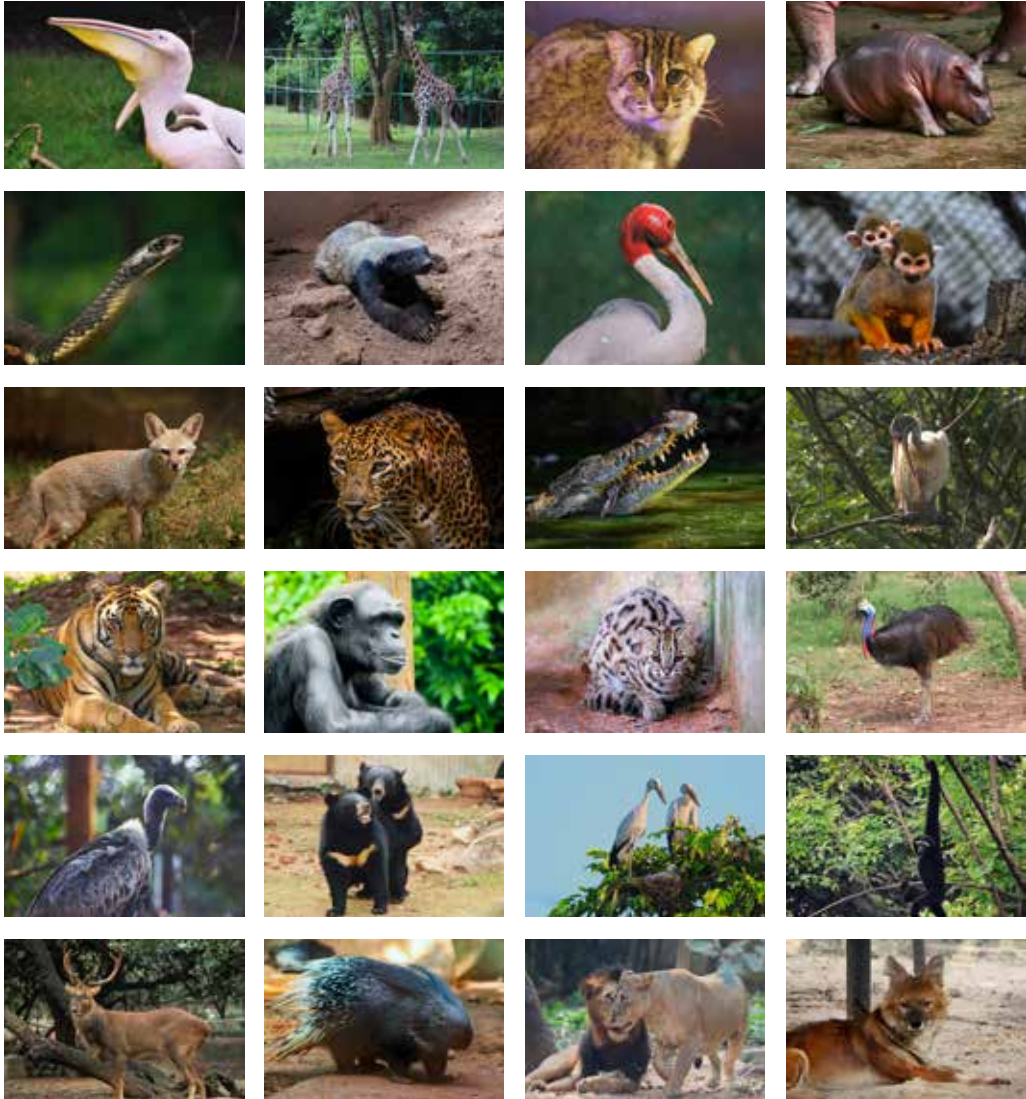

 [zoonandankanan](https://www.instagram.com/zoonandankanan)  [NandankananZoologicalPark](https://www.youtube.com/NandankananZoologicalPark)

Photo Credits: *Sambeet Puhan, Sachitananda Jena, Abhijit Hota, Subham Prakash Sahoo, Milan Kumar Panda, Ashit Parida, Kirti Kanta Sethy, Rupsana Pradhan*